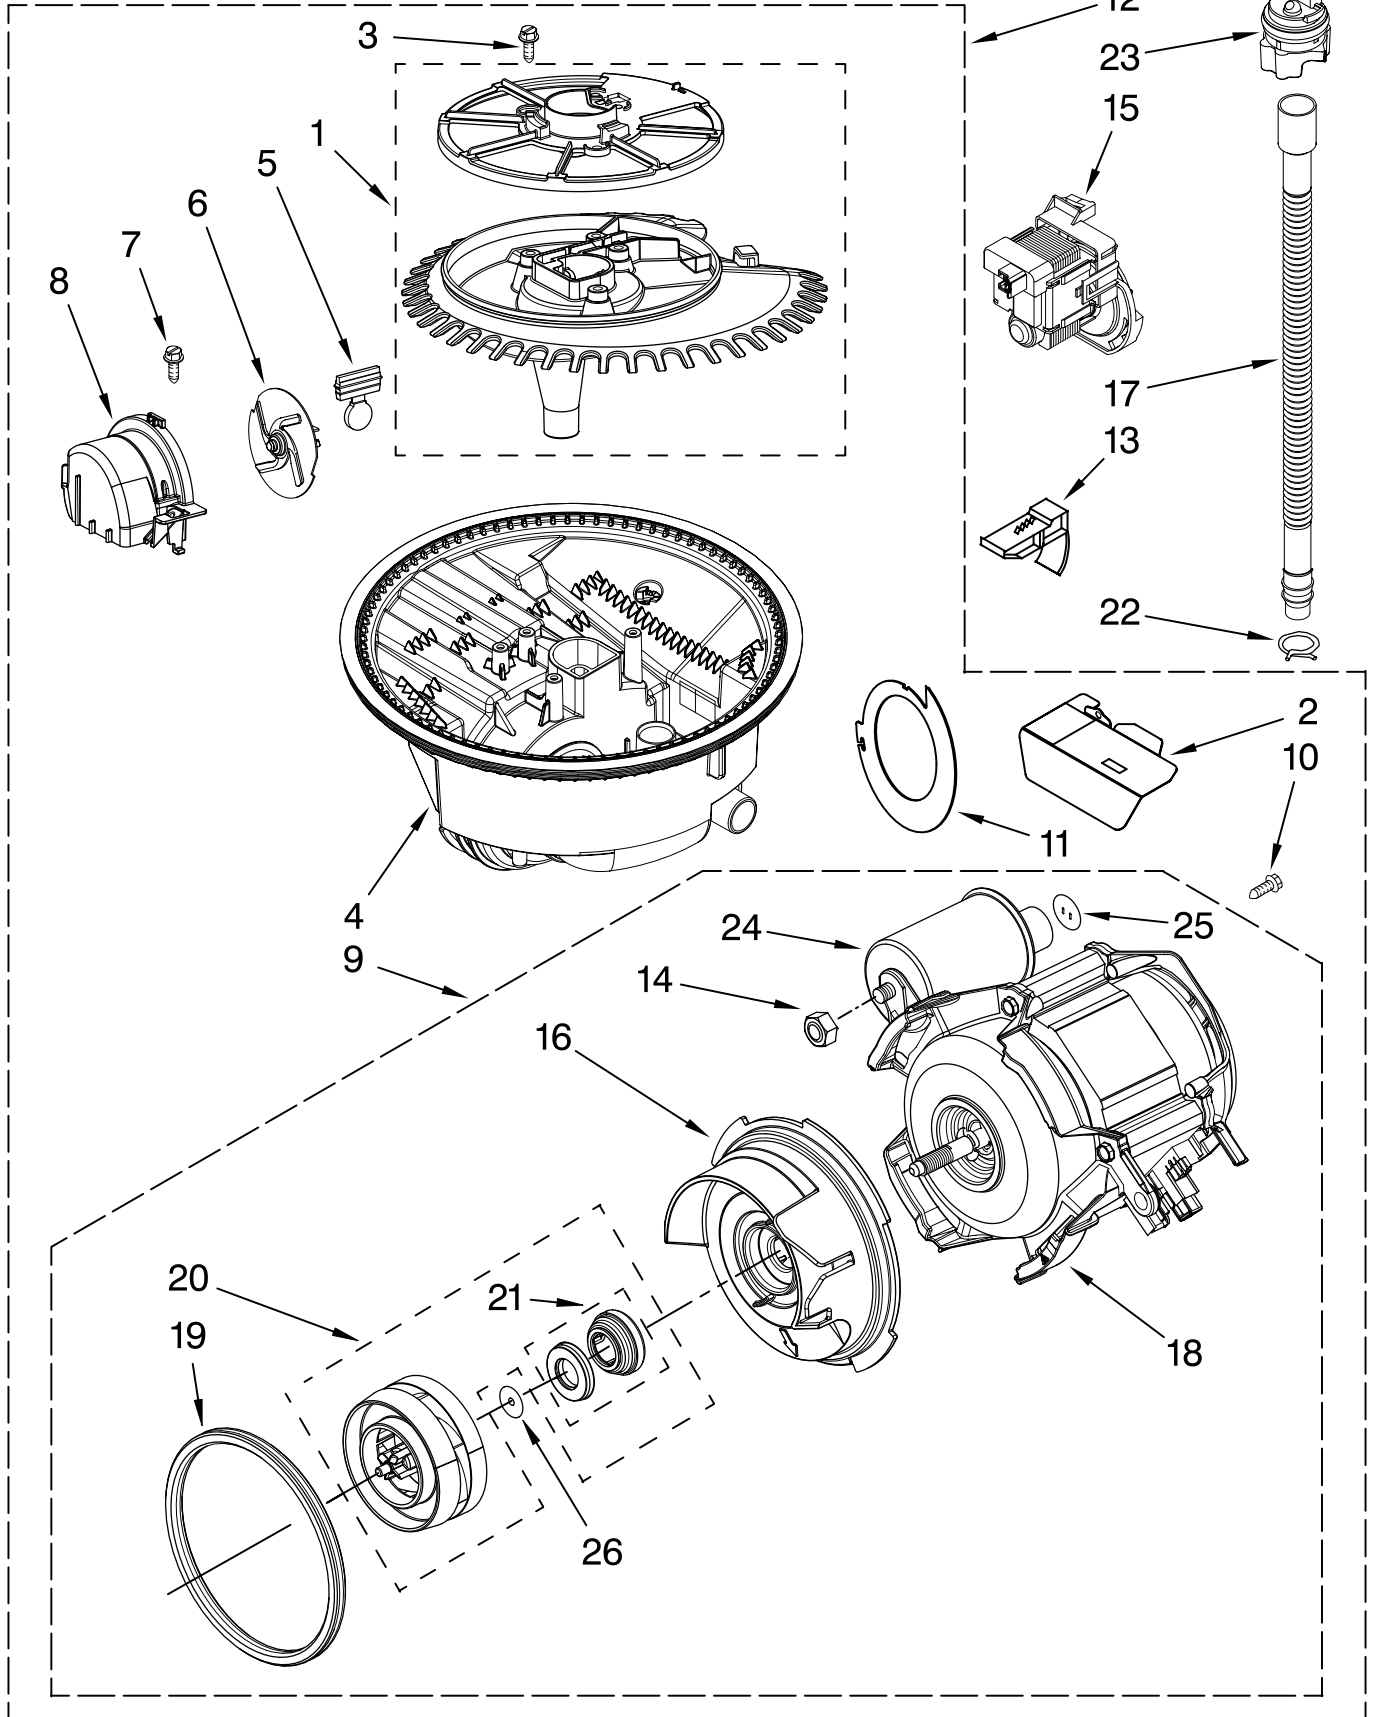

PUMP AND MOTOR PARTS

For Models: KUDU03STBL2, KUDU03STWH2, KUDU03STSS2

(Black)

(White)

(Stainless)

FOR ORDERING INFORMATION REFER TO PARTS PRICE LIST

PUMP AND MOTOR PARTS

For Models: KUDU03STBL2, KUDU03STWH2, KUDU03STSS2

(Black)

(White)

(Stainless)

Illus. No.	Part No.	DESCRIPTION
1	8534952	Accumulator Assy
2	8283527	Shield, Motor
3	3400069	Screw
4	8572618	Sump With Seal
5	8268375	Check Valve, Sump
6	W10083957	Chopper Assembly
7	9741232	Screw
8	8531857	Protector, Inlet
9	8535760	Motor Assembly
10	3400217	Screw
11	8268391	Screen, Separation
12	W10084107	Sump & Motor Assembly (Includes Item 13)
13	8269524	Tab, Sump
14	8533949	Nut
15	661662	Pump, Drain
16	8531019	Volute, Back (Also Order Items 21 & 26)
17	8269144	Hose, Drain
18	8535759	Motor
19	8268397	Seal, Volute
20	8531017	Impeller Kit
21	8268403	Face Seal Assembly (Also Order Item 26)
22	356138	Clamp, Hose
23	W10082647	Optical Water Indicator
24	8535474	Capacitor
25	8534946	Shield, Capacitor
26	8531018	Washer

FOR ORDERING INFORMATION REFER TO PARTS PRICE LIST